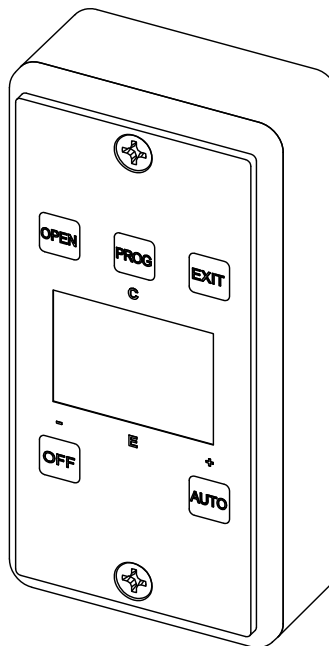

record-usa

4324 PHIL HARGETT CT.
MONROE, NC 28110
(704) 289-9212

AUTOMATIC FOLDING DOOR SYSTEM

CONTROL PANEL OPTIONS

DISPLAY PANELS WITH ENCLOSURES

4-80-0800
CONTROL PANEL - DISPLAY
W / METALIC ENCLOSURE
(STANDARD)

4-80-0805
CONTROL PANEL - DISPLAY
W / NON-METALIC ENCLOSURE
(OPTIONAL)

OPTIONAL CONTROL PANELS

4-51-0107
CONTROL PANEL - DISPLAY

4-51-0105
CONTROL PANEL - DUAL
ROCKER SWITCH

4-51-0106
CONTROL PANEL - ROCKER
SWITCH / KEY SWITCH