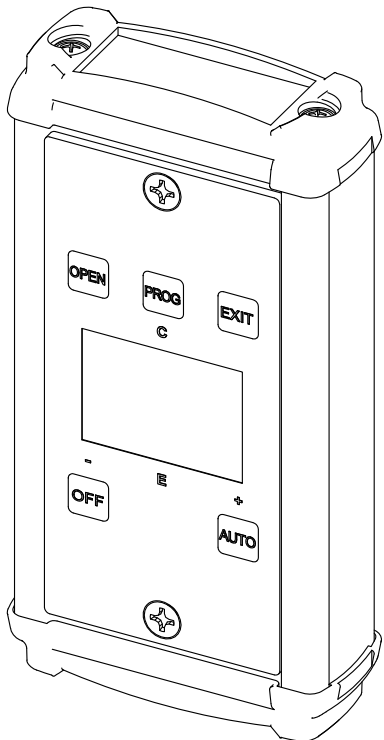

record-usa

4324 PHIL HARGETT CT.
MONROE, NC 28110
(704) 289-9212

AUTOMATIC FOLDING DOOR SYSTEM

CONTROL PANEL OPTIONS

DISPLAY PANELS WITH ENCLOSURES

4-80-0800
CONTROL PANEL - DISPLAY
W / METALIC ENCLOSURE
(STANDARD)

4-80-0805
CONTROL PANEL - DISPLAY
W / NON-METALIC ENCLOSURE
(OPTIONAL)

OPTIONAL CONTROL PANELS

4-51-0107
CONTROL PANEL - DISPLAY

4-51-0105
CONTROL PANEL - DUAL
ROCKER SWITCH

4-51-0106
CONTROL PANEL - ROCKER
SWITCH / KEY SWITCH