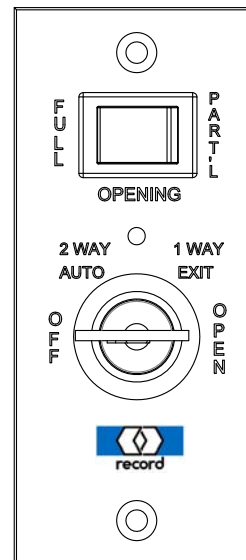

4-80-0805
CONTROL PANEL - DISPLAY
W / NON-METALIC ENCLOSURE
(OPTIONAL)

OPTIONAL CONTROL PANELS

4-51-0107
CONTROL PANEL - DISPLAY

4-51-0105
CONTROL PANEL - DUAL
ROCKER SWITCH

4-51-0106
CONTROL PANEL - ROCKER
SWITCH / KEY SWITCH