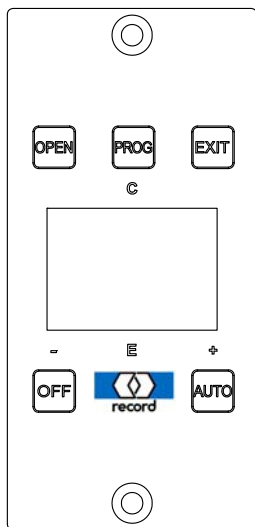

record-usa

4324 PHIL HARGETT CT.
MONROE, NC 28110
(704) 289-9212

AUTOMATIC FOLDING DOOR SYSTEM

CONTROL PANEL OPTIONS

DISPLAY PANELS WITH ENCLOSURES

4-80-0800
CONTROL PANEL - DISPLAY
W / METALIC ENCLOSURE
(STANDARD)

4-80-0805
CONTROL PANEL - DISPLAY
W / NON-METALIC ENCLOSURE
(OPTIONAL)

OPTIONAL CONTROL PANELS

4-51-0107
CONTROL PANEL - DISPLAY

4-51-0105
CONTROL PANEL - DUAL
ROCKER SWITCH

4-51-0106
CONTROL PANEL - ROCKER
SWITCH / KEY SWITCH