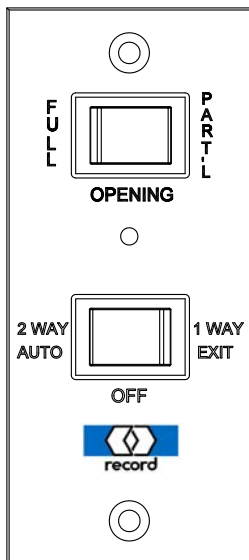

record-usa

4324 PHIL HARGETT CT.
MONROE, NC 28110
(704) 289-9212

AUTOMATIC FOLDING DOOR SYSTEM

CONTROL PANEL OPTIONS

DISPLAY PANELS WITH ENCLOSURES

4-80-0800
CONTROL PANEL - DISPLAY
W / METALIC ENCLOSURE
(STANDARD)

4-80-0805
CONTROL PANEL - DISPLAY
W / NON-METALIC ENCLOSURE
(OPTIONAL)

OPTIONAL CONTROL PANELS

4-51-0107
CONTROL PANEL - DISPLAY

4-51-0105
CONTROL PANEL - DUAL
ROCKER SWITCH

4-51-0106
CONTROL PANEL - ROCKER
SWITCH / KEY SWITCH