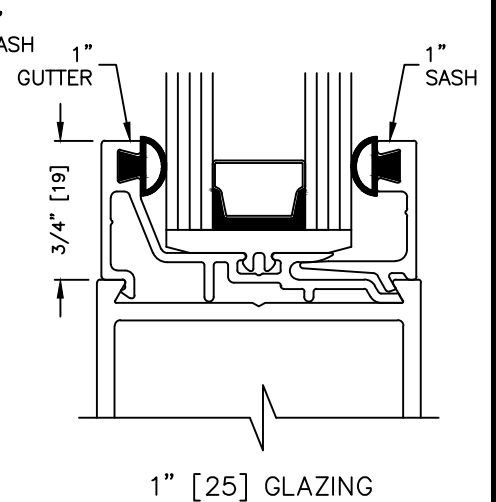

record-usa
 4324 PHIL HARGETT CT.
 MONROE, NC 28110
 (704) 289 - 9212

5900 SERIES MANUAL SLIDING DOORS

GLAZING VARIATION DETAILS

SASH, GUTTER & GLAZING INSERT
 COMBINATIONS FOR VARIOUS GLAZING
 THICKNESSES
 SCALE: FULL SIZE