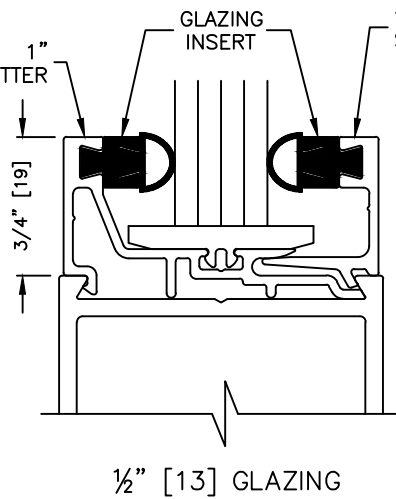

record-usa
 4324 PHIL HARGETT CT.
 MONROE, NC 28110
 (704) 289 - 9212

5900 SERIES MANUAL SLIDING DOORS

GLAZING VARIATION DETAILS

SASH, GUTTER & GLAZING INSERT
 COMBINATIONS FOR VARIOUS GLAZING
 THICKNESSES
 SCALE: FULL SIZE