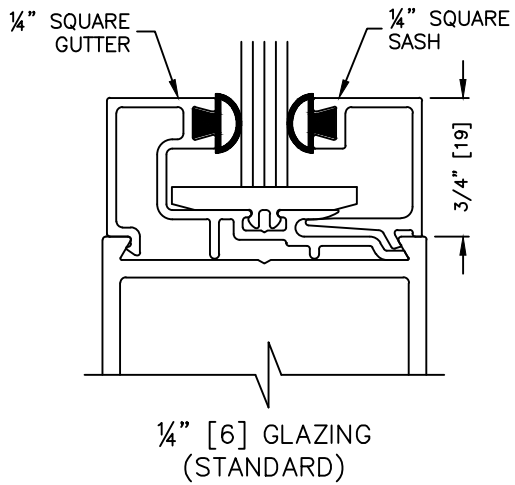

record-usa
 4324 PHIL HARGETT CT.
 MONROE, NC 28110
 (704) 289 - 9212

5900 SERIES MANUAL SLIDING DOORS

GLAZING VARIATION DETAILS

SASH, GUTTER & GLAZING INSERT
 COMBINATIONS FOR VARIOUS GLAZING
 THICKNESSES
 SCALE: FULL SIZE