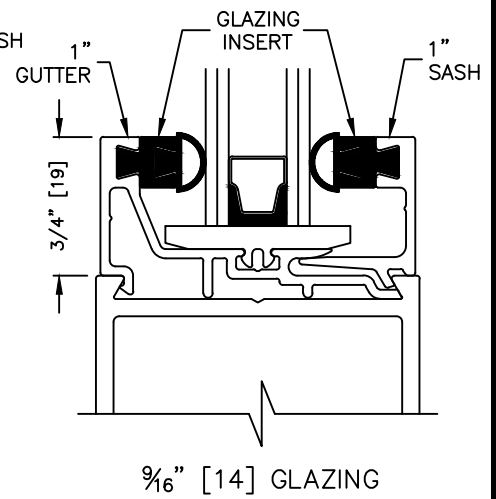

record-usa
 4324 PHIL HARGETT CT.
 MONROE, NC 28110
 (704) 289 - 9212

5900 SERIES MANUAL SLIDING DOORS

GLAZING VARIATION DETAILS

SASH, GUTTER & GLAZING INSERT
 COMBINATIONS FOR VARIOUS GLAZING
 THICKNESSES
 SCALE: FULL SIZE