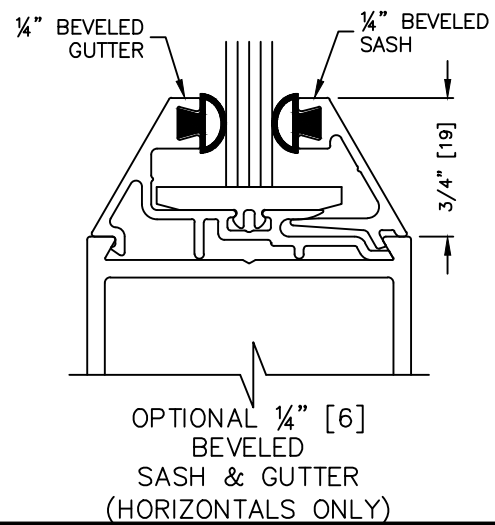

record-usa
 4324 PHIL HARGETT CT.
 MONROE, NC 28110
 (704) 289 - 9212

5900 SERIES MANUAL SLIDING DOORS

GLAZING VARIATION DETAILS

SASH, GUTTER & GLAZING INSERT
 COMBINATIONS FOR VARIOUS GLAZING
 THICKNESSES
 SCALE: FULL SIZE