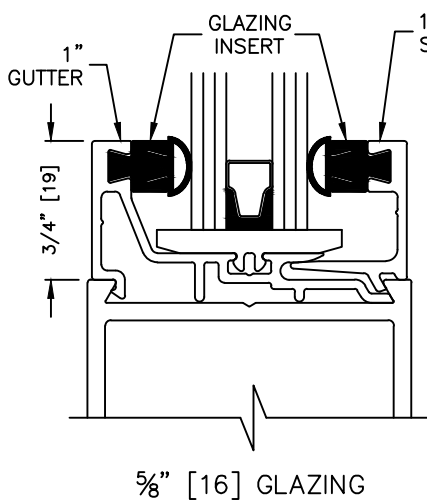

record-usa
 4324 PHIL HARGETT CT.
 MONROE, NC 28110
 (704) 289 - 9212

5900 SERIES MANUAL SLIDING DOORS

GLAZING VARIATION DETAILS

SASH, GUTTER & GLAZING INSERT
 COMBINATIONS FOR VARIOUS GLAZING
 THICKNESSES
 SCALE: FULL SIZE