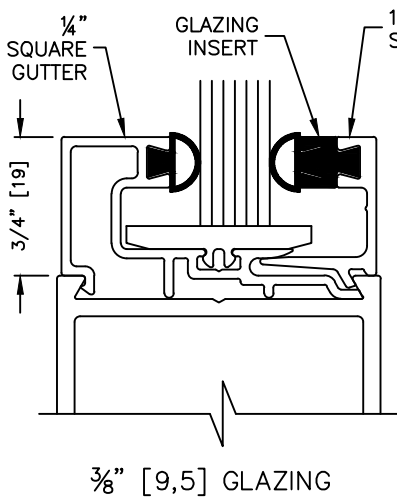

record-usa
 4324 PHIL HARGETT CT.
 MONROE, NC 28110
 (704) 289 - 9212

5900 SERIES MANUAL SLIDING DOORS

GLAZING VARIATION DETAILS

SASH, GUTTER & GLAZING INSERT
 COMBINATIONS FOR VARIOUS GLAZING
 THICKNESSES
 SCALE: FULL SIZE