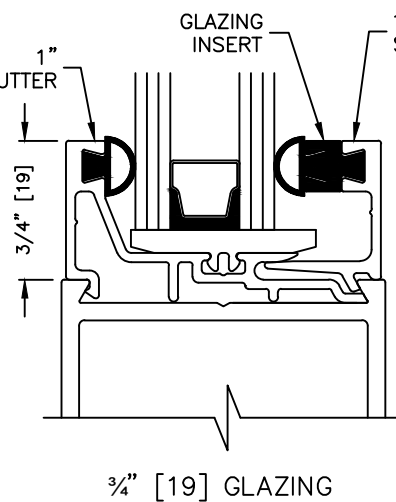

record-usa
 4324 PHIL HARGETT CT.
 MONROE, NC 28110
 (704) 289 - 9212

5900 SERIES MANUAL SLIDING DOORS

GLAZING VARIATION DETAILS

SASH, GUTTER & GLAZING INSERT
 COMBINATIONS FOR VARIOUS GLAZING
 THICKNESSES
 SCALE: FULL SIZE