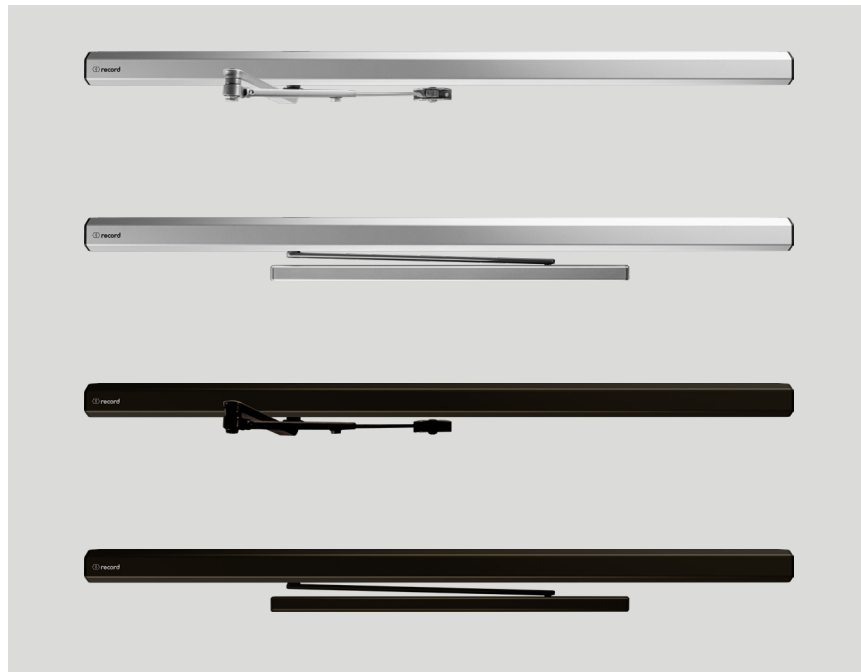

Key Features

- ✗ Non-handed
- ✗ Electrician not required with option of simply plugging into a standard 120vac wall outlet
- ✗ Power Assist
- ✗ Push and Go
- ✗ Parking (multiple-point hold open)
- ✗ Privacy Function (patent pending)
- ✗ Ratchet Function
- ✗ Electric-strike Integration (no external relays required)
- ✗ UL325/UL10C certified
- ✗ For use on single interior doors
- ✗ Available in push or pull, clear or dark bronze