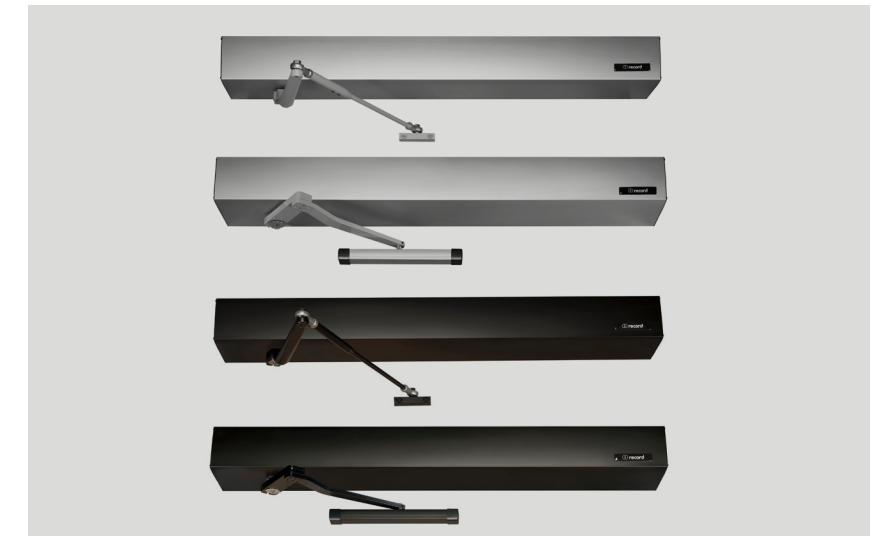

Key Features

- ✗ Non-handed operator
- ✗ Opens easily during manual operation
- ✗ Quiet operation
- ✗ Permanent lubrication means maintenance free
- ✗ Easy installation (average install time is 1½ hours)
- ✗ UL325/UL10C certified
- ✗ Single or pair doors
- ✗ Available in push or pull, clear, dark bronze or black