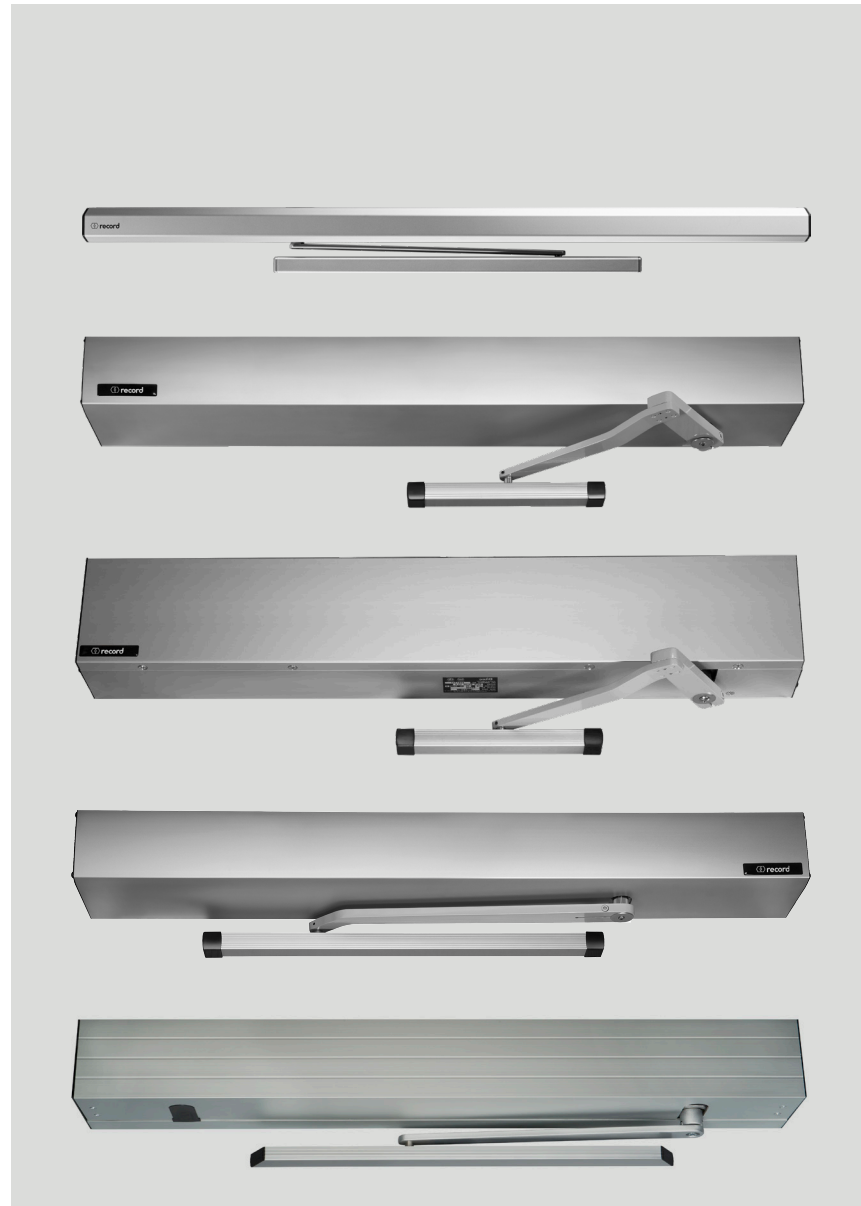

Low Energy Operators

HA7

HA8-LP

HA8-SP

HA9

SS8200

The Record brand has been taking doors from manual to automatic in North America for over 20 years with its line of low energy swing door operators that are competitively priced, durable, low maintenance and simple to install.

All Record swing operators feature electromechanical design for simple, dependable operation, easy manual door opening, trouble-free installation and ADA compliance, and meet ANSI/BHMA 156.19 standards and are UL10C approved.

Swing operators are perfect for retrofit or new-build applications in moderate- to high-traffic locations. Whether you need a simple, dependable operator for a touchless restroom or an operator built to withstand the abuse of university students, Record has something to meet every application.

Standard Features

Activation Devices

All Record low energy operators are compatible with a variety of activation devices.

- ✗ Wave plates for a touchless experience
- ✗ Push plates
- ✗ Handheld transmitters

	Record HA7	Record HA8-LP	Record HA8-SP	Record HA9	Record SS8200
Header Size	1.875" x 3"	4.125" x 5.125"	6.5" x 4.5"	4.125" x 5.125"	4.5" x 5.125"
Custom Widths Available		●	●	●	●
Non-handed	●	●		●	●
Surface Mounted	●	●	●	●	●
Exterior Doors	●*	●	●	●	●
Interior Doors	●	●	●	●	●
Single Doors	●	●	●	●	●
Pairs of Doors		●	●	●	●
ANSI/BHMA156.19	●	●	●	●	●
Electric-strike Integration	●	●	●	●	●
Stack Pressure Compensation	●			●	●
Fire Rated (UL10C)	●	●	●	●	●
Power Assist	●			●	●
Obstacle Detection Opening	●	●	●	●	●
Obstacle Detection Closing	●			●	●
Power Boost Close	●			●	●
Push & Go	●			●	●
Automatic Learn Cycle	●			●	●
Simplelynk Display					●
Warranty	●	●	●	●	●

*Consult factory.