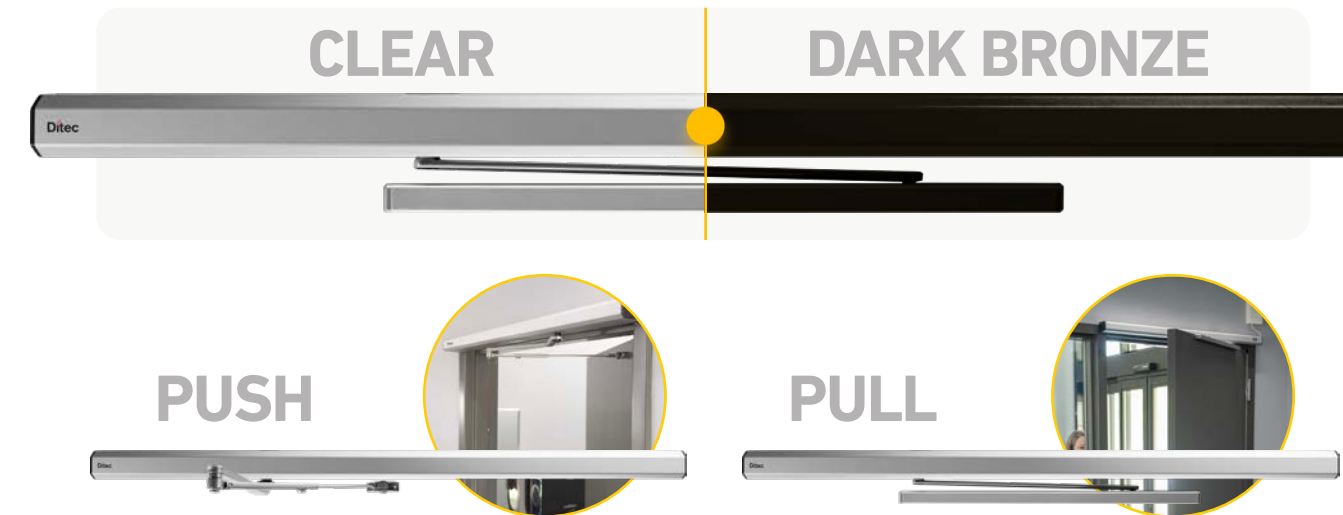

TECHNICAL SPECIFICATIONS

DIMENSIONS & LOAD

39.5" header
Single, interior doors
Max door width: 48"
Max door weight: 200 lbs
Manual push force: 5-15 lbs.

POWER & OPERATION

Power supply: 120 VAC +10/-15%, 50/60 HZ
Electric strike integration (no external relays required)
Non-handed

OPERATION COMPATIBILITY

Push plates
Touchless wave plates
Door mounted presence sensor (on approach side only)
Mobile App

SAFETY & STANDARDS

UL325
UL10C
ANSI A156.19