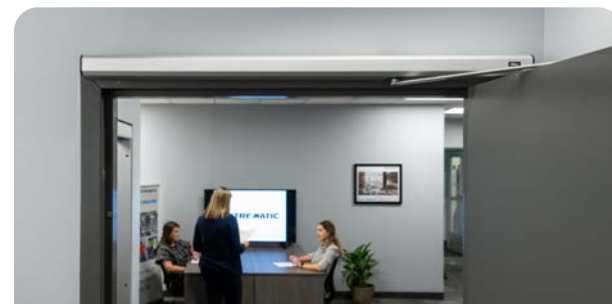

The Ditec HA7 transforms virtually any interior door from manual to modern, touchpoint to touchless, and basic to totally tech-savvy.

Enter a new era with the Ditec HA7.

ACTUAL HEIGHT SHOWN

FORM MEETS FUNCTION

Ever hear the phrase good things come in small packages? They were talking about the HA7.

SIMPLE INSTALL

- ✓ Upgrade your manual door to touch-free
- ✓ Easy to install
- ✓ 120vac wall outlet compatible
- ✓ Mobile app assists you throughout setup

MEET THE DITEC HA7 APP

- ✓ Makes setup a breeze
- ✓ Ability to control and customize functions
- ✓ Available in Google Play and Apple App Stores

SLEEK AND SLIM

- ✓ Sleek aesthetics built to blend in
- ✓ Perfect solution for limited overhead space
- ✓ Push and pull configurations
- ✓ Clear or dark bronze finishes available