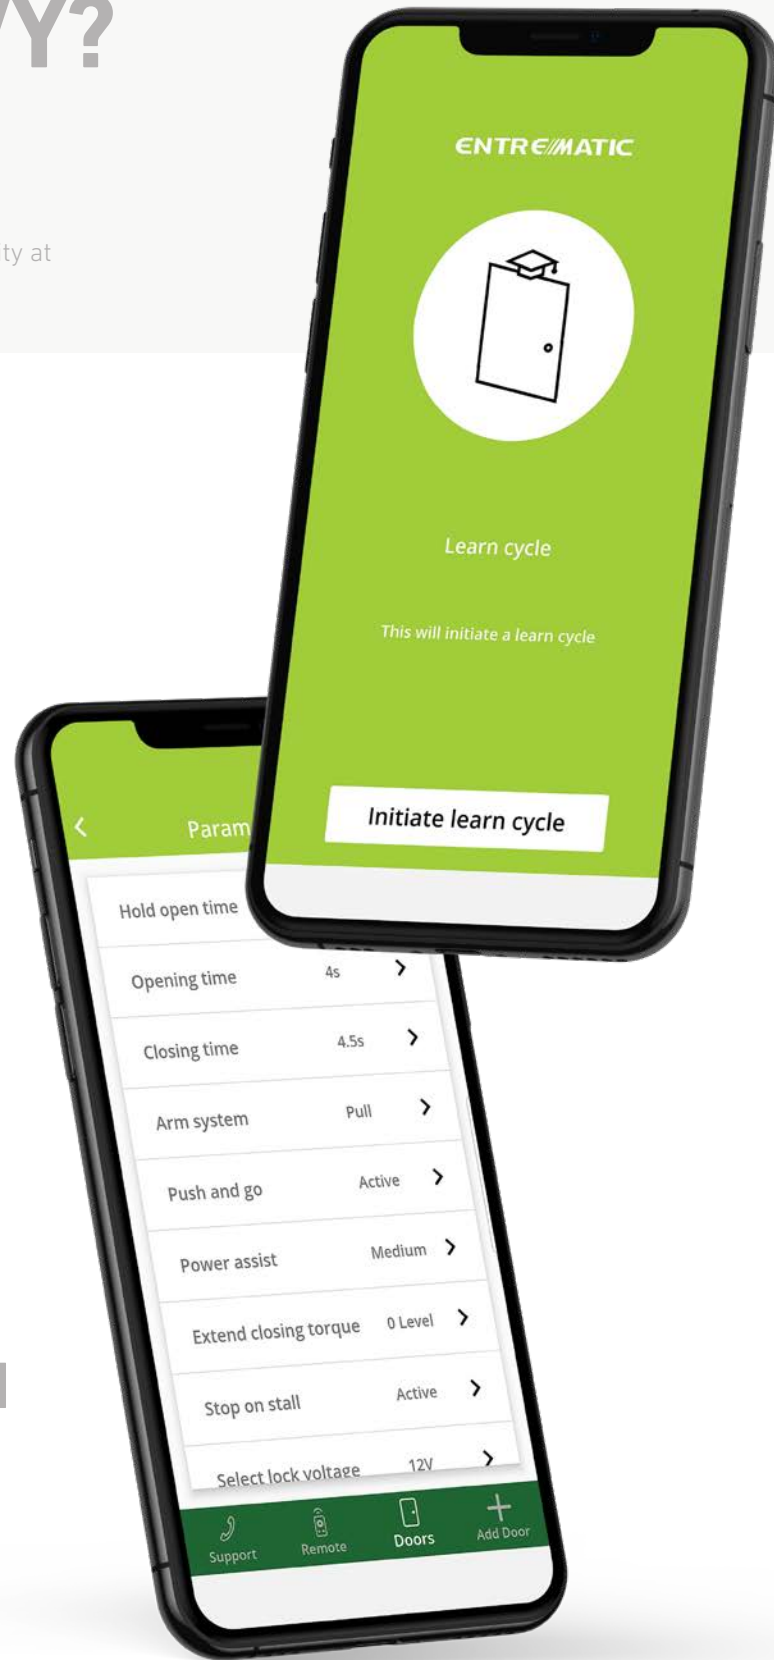

TECH SAVVY? APPSOLUTELY.

Control settings, commands, and accessibility at the touch of a button.

● SETUP ASSIST

Setup is a breeze with a step-by-step walkthrough right inside the app.

● CUSTOM FUNCTIONS

Make the HA7 work for you by customizing preferences for a more personalized experience.

● DOOR CONTROL

Features like partial open, hold open, push & go, power assist, and stop on stall are all at your fingertips.

● MULTIPLATFORM ACCESSIBILITY

Available through both the Apple and Google Play stores means more control for more people.

ENTRE//MATIC

ENTER A NEW ERA

WHERE YOU GO FROM MANUAL
TO MODERN

EnterANewEra.com

ENTRE//MATIC | HA7

Introducing the newest addition to our lineup of reliable, durable and quiet automatic swing door operators: the Ditec HA7.

The Ditec HA7 transforms virtually any interior door from manual to modern, touchpoint to touchless, and basic to totally tech-savvy.

Enter a new era with the Ditec HA7.

ACTUAL HEIGHT SHOWN

FORM MEETS FUNCTION