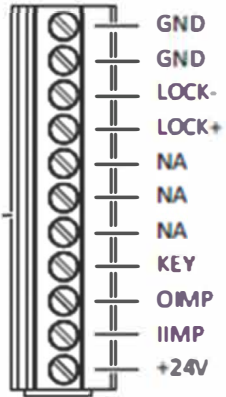

Tel. 877-348-6837 (CANADA)
Tel. 866-901-4284 (USA)
www.recorddoors.com

Record HA7- Wiring Accessories

HA7 Control Unit

GND/OVDC/COMM
GND/OVDC/COMM
LOCK- (12/24vdc)
LOCK+ (12/24vdc)
NA
NA
NA
KEY
KEY Impulse/Activation
O IMP, Outer Impulse/Activation
I IMP, Inner Impulse/Activation
+24vdc

Interior Activation

Outer Activation

Secured Activation

DWG NO.					
DRW BY	DATE	CHK BY	DATE	REV. 1.0	DATE