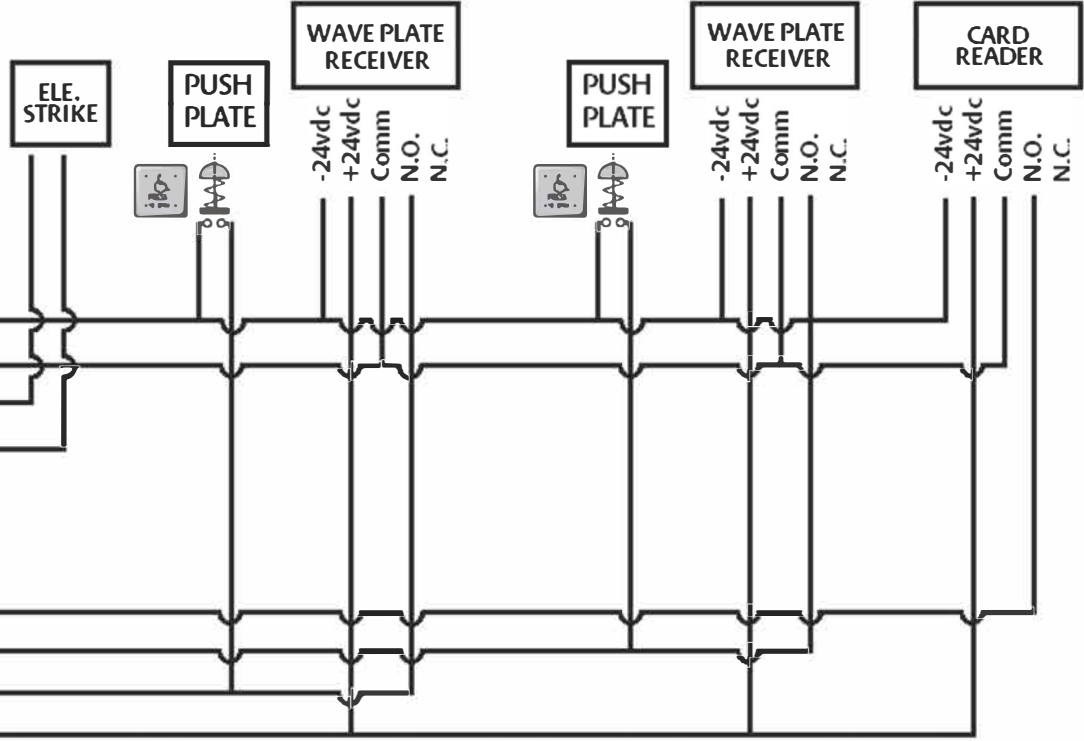

Tel. 877-348-6837 (CANADA)
Tel. 866-901-4284 (USA)
www.recorddoors.com

Record HA7- Wiring Accessories

HA7 Control Unit

GND/OVDC/COMM
GND/OVDC/COMM
LOCK- (12/24vdc)
LOCK+ (12/24vdc)
NA
NA
NA
KEY
KEY Impulse/Activation
O IMP, Outer Impulse/Activation
I IMP, Inner Impulse/Activation
+24vdc

Interior Activation

Outer Activation

Secured Activation

DWG NO.					
DRW BY	DATE	CHK BY	DATE	REV. 1.0	DATE