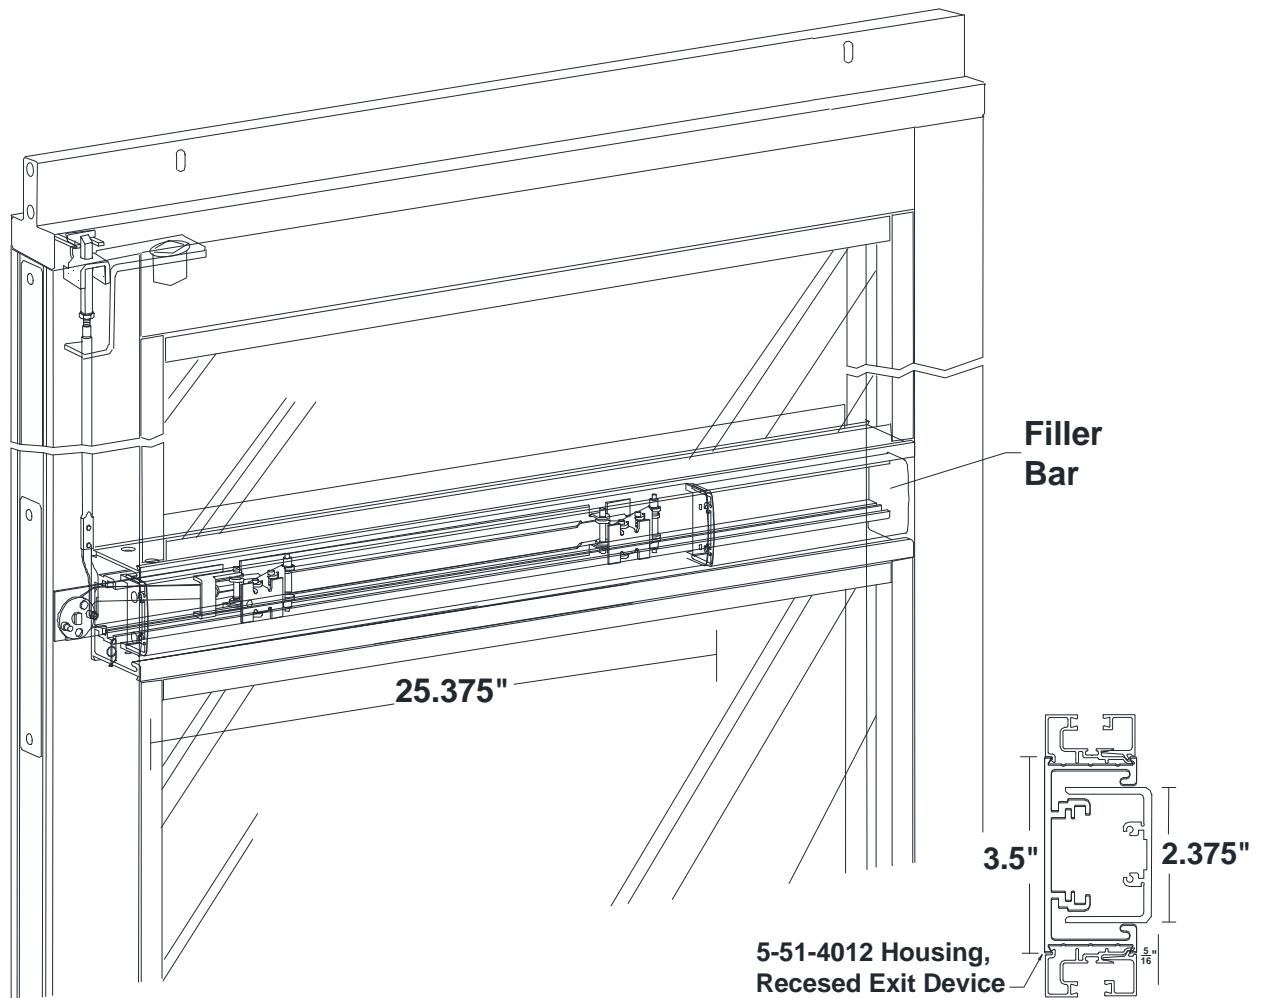

# SERIES 5100 SLIDE DOOR RECESSED PANIC DEVICE SPECIFICATION DETAILS

2015 BG

## RECESSED EXIT DEVICE

- \* Fits all Door Panel sizes from 26"(Narrow Stile), 29"(Medium Stile), 32"(Wide Stile) to 48" Maximum. Consult factory for minimum frame sizes.
- \* Push Bar releases the breakout latch.
- \* Push Bar protrudes only 5/16" from the surface of the door. Dogging is not required.
- \* Can be used on inside or outside slide configurations.